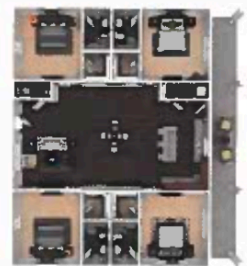

2X2 CLUBHOUSE FLAT - 1,007 SQ. FT.

2X2.5 COTTAGE - 1,146 SQ. FT.

2X2 FLAT - 888 SQ. FT.

3X3 FLAT - 1,111 SQ. FT.

3X3 TOWNHOME W/ GARAGE - 1,258 SQ. FT.

3X3 TOWNHOME - 1,258 SQ. FT.

3X3.5 COTTAGE - 1,360 SQ. FT.

4X4.5 COTTAGE - 1,680 SQ. FT.

4X4.5 HOUSE - 1,900 SQ. FT.

4X4 TOWNHOME - 2,100 SQ. FT.

5X5.5 COTTAGE - 1,928 SQ. FT.

6X5.5 HOUSE - 2,500 SQ. FT.