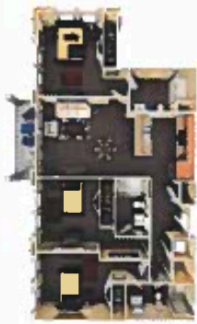

2X2 CLUBHOUSE FLAT - 1,007 SQ. FT.

2X2.5 COTTAGE - 1,146 SQ. FT.

2X2 FLAT - 888 SQ. FT.

3X3 FLAT - 1,111 SQ. FT.

3X3 TOWNHOME W/ GARAGE - 1,258 SQ. FT.

3X3 TOWNHOME - 1,258 SQ. FT.

3X3.5 COTTAGE - 1,360 SQ. FT.

4X4.5 COTTAGE - 1,680 SQ. FT.

4X4.5 HOUSE - 1,900 SQ. FT.

4X4 TOWNHOME - 2,100 SQ. FT.

5X5.5 COTTAGE - 1,928 SQ. FT.

6X5.5 HOUSE - 2,500 SQ. FT.